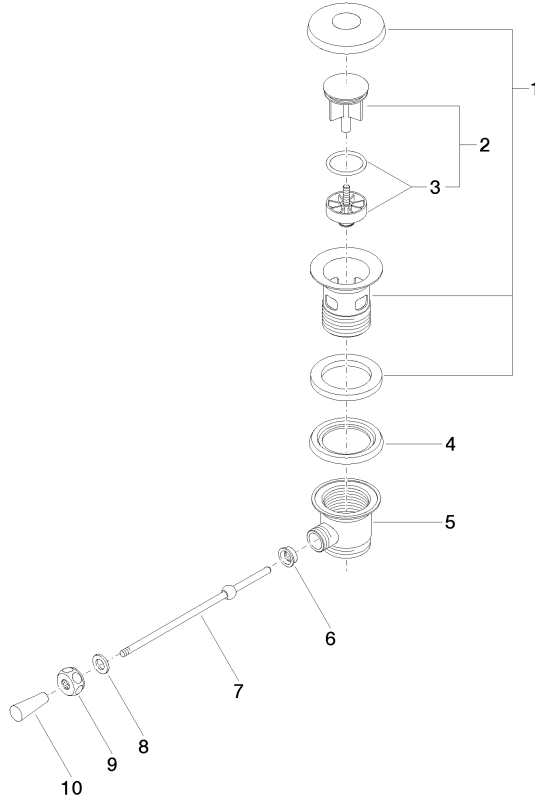

10 300 970

- length of knee lever 185 mm
- Only suitable for basins with an overflow.

Fits: IMO, LULU, MADISON, MEM, TARA, CL.1, LISSÉ, VAIA, META, CYO

	Brushed Chrome	10 300 970-93
	Chrome	10 300 970-00
	Brushed Platinum	10 300 970-06
	Platinum	10 300 970-08
	Durabrand (23kt Gold)	10 300 970-09
	Dark Chrome	10 300 970-19
	Light Gold	10 300 970-26
	Brushed Light Gold	10 300 970-27
	Brushed Durabrand (23kt Gold)	10 300 970-28
	Matte Black	10 300 970-33
	Brushed Bronze	10 300 970-42
	Brushed Champagne (22kt Gold)	10 300 970-46
	Champagne (22kt Gold)	10 300 970-47
	Brushed Dark Platinum	10 300 970-99

10 300 970

10 300 970

Parts for other finishes can be found here: [Chrome](#)

Spare parts list

No.	Item Number	Name	Quantity used	Delivery time
1	90 11 01 026 00-93	cup	1	20
2	04 31 20 016 00-93	plug	1	-
Spare part can no longer be ordered, please order the replacement item				
3	04 28 10 026 00 90	accessories	1	2
4	09 14 03 025 90	seal	1	2
5	09 11 01 023-93	cup	1	20
6	09 14 05 040 90	seal	1	2
7	09 31 09 055-93	pull-rod	1	20
8	09 30 11 049 90	disc	1	2
9	09 23 30 003-93	nut	1	20
10	09 20 01 040-93	handle	1	20