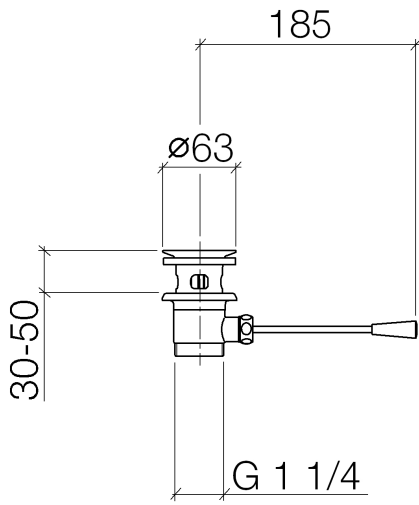

10 300 970

- length of knee lever 185 mm
- Only suitable for basins with an overflow.

Fits: IMO, LULU, MADISON, MEM, TARA, CL.1, LISSÉ, VAIA, META, CYO

	Brushed Chrome	10 300 970-93
	Chrome	10 300 970-00
	Brushed Platinum	10 300 970-06
	Platinum	10 300 970-08
	Durabrand (23kt Gold)	10 300 970-09
	Dark Chrome	10 300 970-19
	Light Gold	10 300 970-26
	Brushed Light Gold	10 300 970-27
	Brushed Durabrand (23kt Gold)	10 300 970-28
	Matte Black	10 300 970-33
	Brushed Bronze	10 300 970-42
	Brushed Champagne (22kt Gold)	10 300 970-46
	Champagne (22kt Gold)	10 300 970-47
	Brushed Dark Platinum	10 300 970-99

10 300 970

10 300 970

Parts for other finishes can be found here: [Chrome](#)

Spare parts list

No.	Item Number	Name	Quantity used	Delivery time
1	90 11 01 026 00-93	cup	1	20
2	04 31 20 016 00-93	plug	1	-
Spare part can no longer be ordered, please order the replacement item				
3	04 28 10 026 00 90	accessories	1	2
4	09 14 03 025 90	seal	1	2
5	09 11 01 023-93	cup	1	20
6	09 14 05 040 90	seal	1	2
7	09 31 09 055-93	pull-rod	1	20
8	09 30 11 049 90	disc	1	2
9	09 23 30 003-93	nut	1	20
10	09 20 01 040-93	handle	1	20